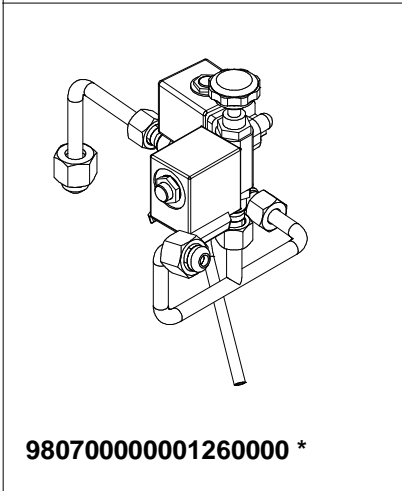

COMPONENTI MISCELATORE ACQUA CALDA E TUBI VAPORE

HOT WATER MIXED COMPONENTS & STEAM TUBES

V
A
3
8
8

Victoria Arduino

dal 1905

* SPECIFICARE VERSIONE
SPECIFICY VERSION

TAV 08