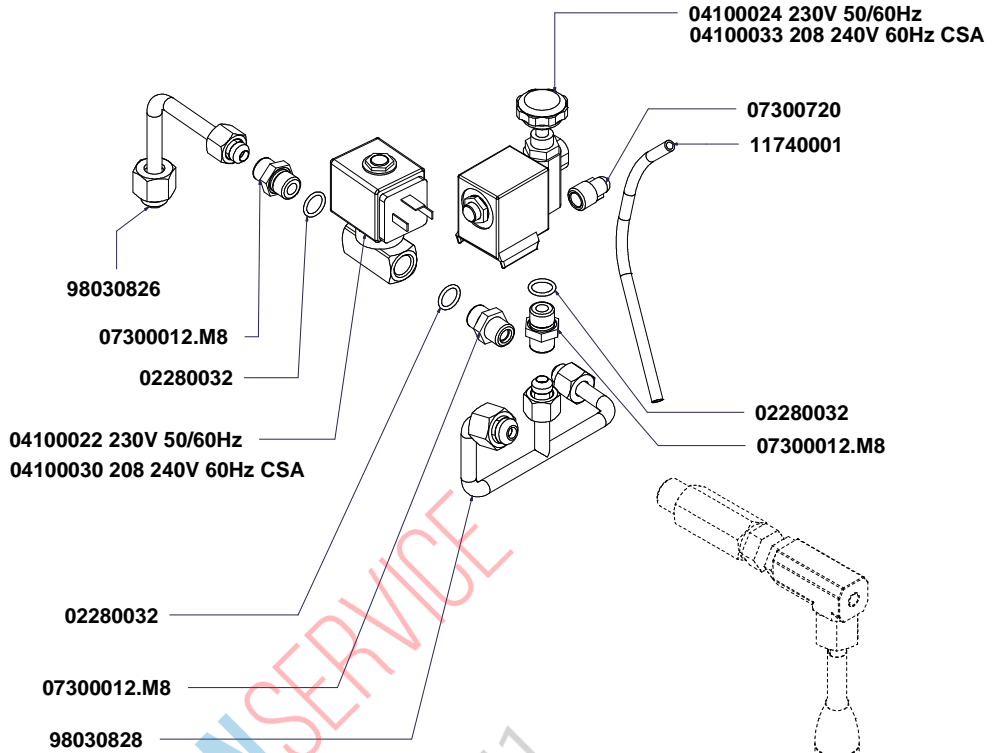

COMPONENTI MISCELATORE ACQUA CALDA E TUBI VAPORE

HOT WATER MIXED COMPONENTS & STEAM TUBES

V
A
3
8
8

Victoria Arduino

dal 1905

* SPECIFICARE VERSIONE
SPECIFICY VERSION

TAV 08