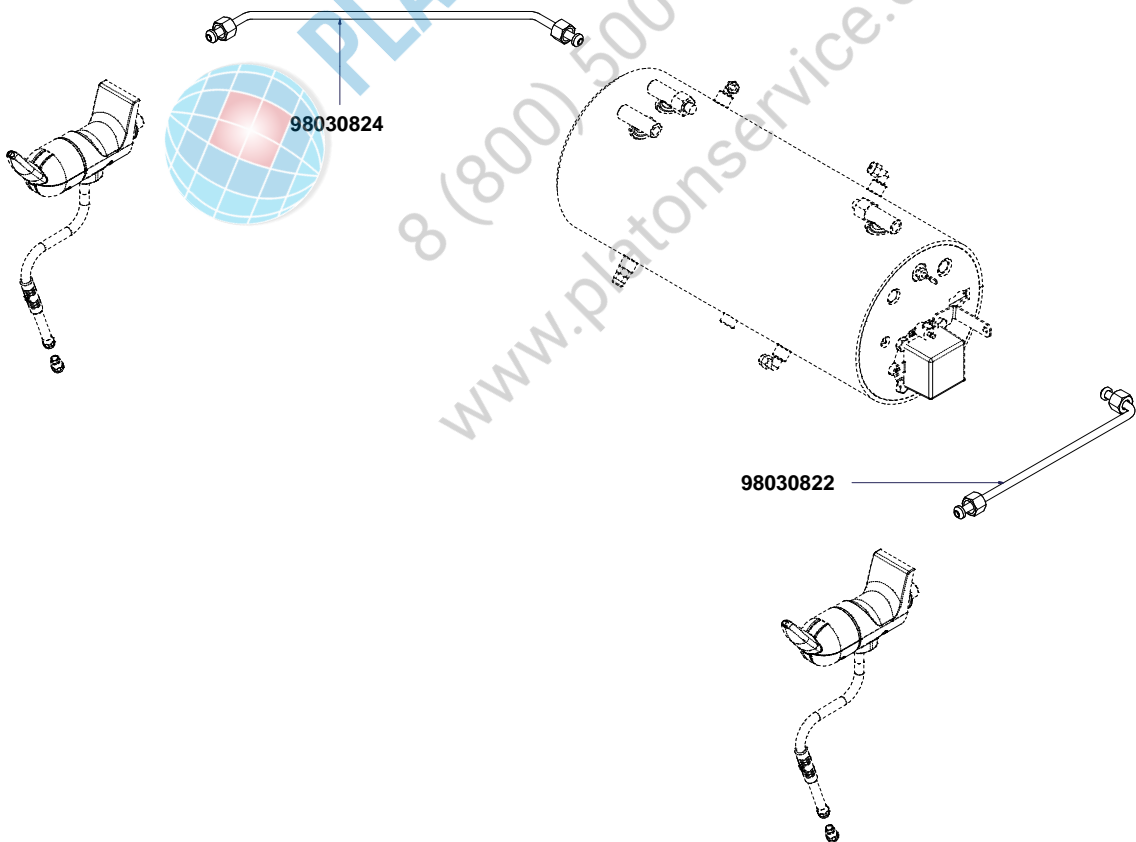

COMPONENTI MISCELATORE ACQUA CALDA E TUBI VAPORE

HOT WATER MIXED COMPONENTS & STEAM TUBES

V
A
3
8
8

Victoria Arduino

dal 1905

* SPECIFICARE VERSIONE
SPECIFICY VERSION

TAV 08